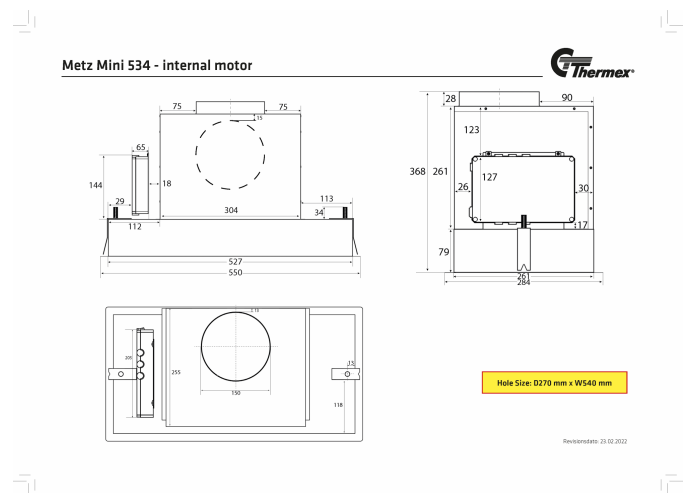

Specifications

Minimum airflow [m³/h]	310
Minimum-Soundpower [dB(A)]	51
Maximum-airflow [m³/h]	550
Maximum-Soundpower [dB(A)]	66
Control	Remote control
Material	White painted steel and White glass