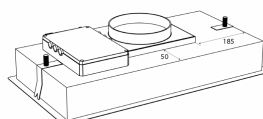

Metz Mini 534 - Metz Micro 534

external motor

Revisjonsdato: 01.02.2019

Specifications

Control	Remote control
Material	White painted steel and White glass