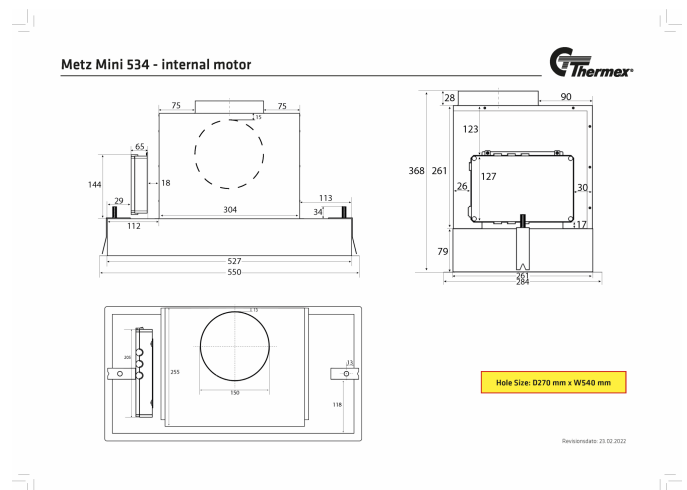

Thermex Metz mini 550 mm in black with motor is a stylish built-in hood and is suitable for a slightly smaller kitchen or if you want to build it into an overhead cabinet. [Thermex «All Possibilities» solution](#) means that it can be adapted to all homes and all types of exhaust and ventilation systems, too [Thermex Plasmex®](#).

The hood is controlled by our new smart remote control or automatically via the hob with [Thermex Toplink®](#). In addition, you can operate the hood via the Thermex Remote app, which can be downloaded for free from the App store and Google Play. In the app, it is possible to adjust the brightness, activate periodic extraction and get an indication of the filter.

You can also use [Voice link](#) the functionality built into the hood. Here you can control the hood with your voice alone via [Google Assistant (Hey Google)](#). So there are plenty of options to choose from to operate your Thermex Metz mini. Metz Mini will keep your kitchen and associated rooms completely free of food and steam with the help of the powerful motor that can move up to 620 m³/h

Specifications

Minimum airflow [m³/h]	310
Minimum-Soundpower [dB(A)]	51
Maximum-airflow [m³/h]	550
Maximum-Soundpower [dB(A)]	66
Control	Remote control
Material	Black painted steel and Black glass