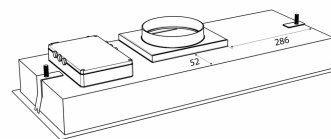

Metz Mini 750 mm Black Without motor

Item number: 423.19.5808.0

€ 2.047,38

EAN: 5703347526732

Thermex Metz mini 750 mm in black without motor is a minimalist built-in hood that is hidden in the overhead cabinet and is intended for connection to an external motor, central ventilation or heat recovery

Thermex Metz mini 750 mm in black without motor is a stylish built-in hood and is suitable for a slightly smaller kitchen or if you want to build it into an overhead cabinet. [Thermex «All Possibilities» solution](#) means that it can be adapted to all homes and all types of exhaust and ventilation systems, too [Thermex Plasmex®](#).

The hood is controlled by our new smart remote control or automatically via the hob with [Thermex Toplink®](#). In addition, you can operate the hood via the Thermex Remote app, which can be downloaded for free from the App store and Google Play. In the app, it is possible to adjust the brightness, activate periodic extraction and get an indication of the filter.

You can also use [Voice link](#) the functionality built into the hood. Here you can control the hood with your voice alone via [Google Assistant (Hey Google)](#). So there are plenty of options to choose from to operate your Thermex Metz mini. Metz Mini will keep your kitchen and associated rooms completely free of food and steam with the help of the external motors Thermex offers

Specifications

Control	Remote control
Material	Black painted steel and Black glass

Metz Mini 734 - external motor

Hole Size: D270 x W740 mm

Revisjonsdato: 16.10.2020