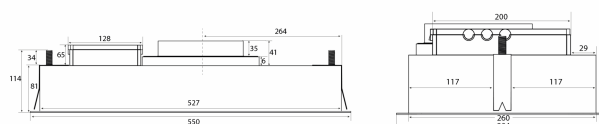

Metz Mini 534 - Metz Micro 534

external motor

Revisionsdato: 01.02.2019