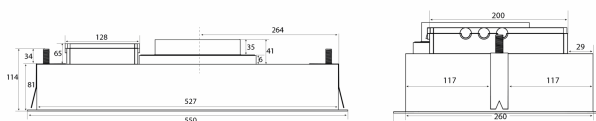

Metz Mini 534 - Metz Micro 534

external motor

Revisjonsdato: 01.02.2019

Specifications

Control	Remote control
Material	White painted steel and White glass