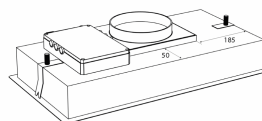

Metz Mini 534 - Metz Micro 534

external motor

Revisionsdato: 01.02.2019